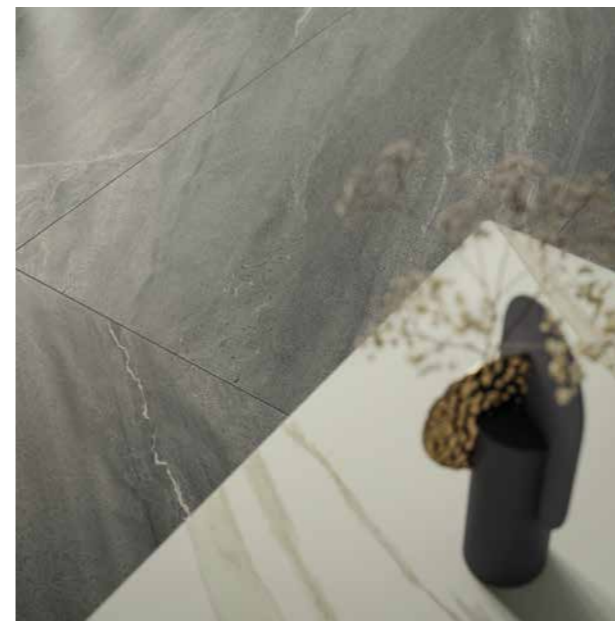

03

01 Метрополис Графит Дарк 80x160 см
Metropolis Graphite Dark 80x160 cm

02 Метрополис Графит Дарк 80x160 см
Metropolis Graphite Dark 80x160 cm

03 Метрополис Графит Дарк 80x160 см
Metropolis Graphite Dark 80x160 cm