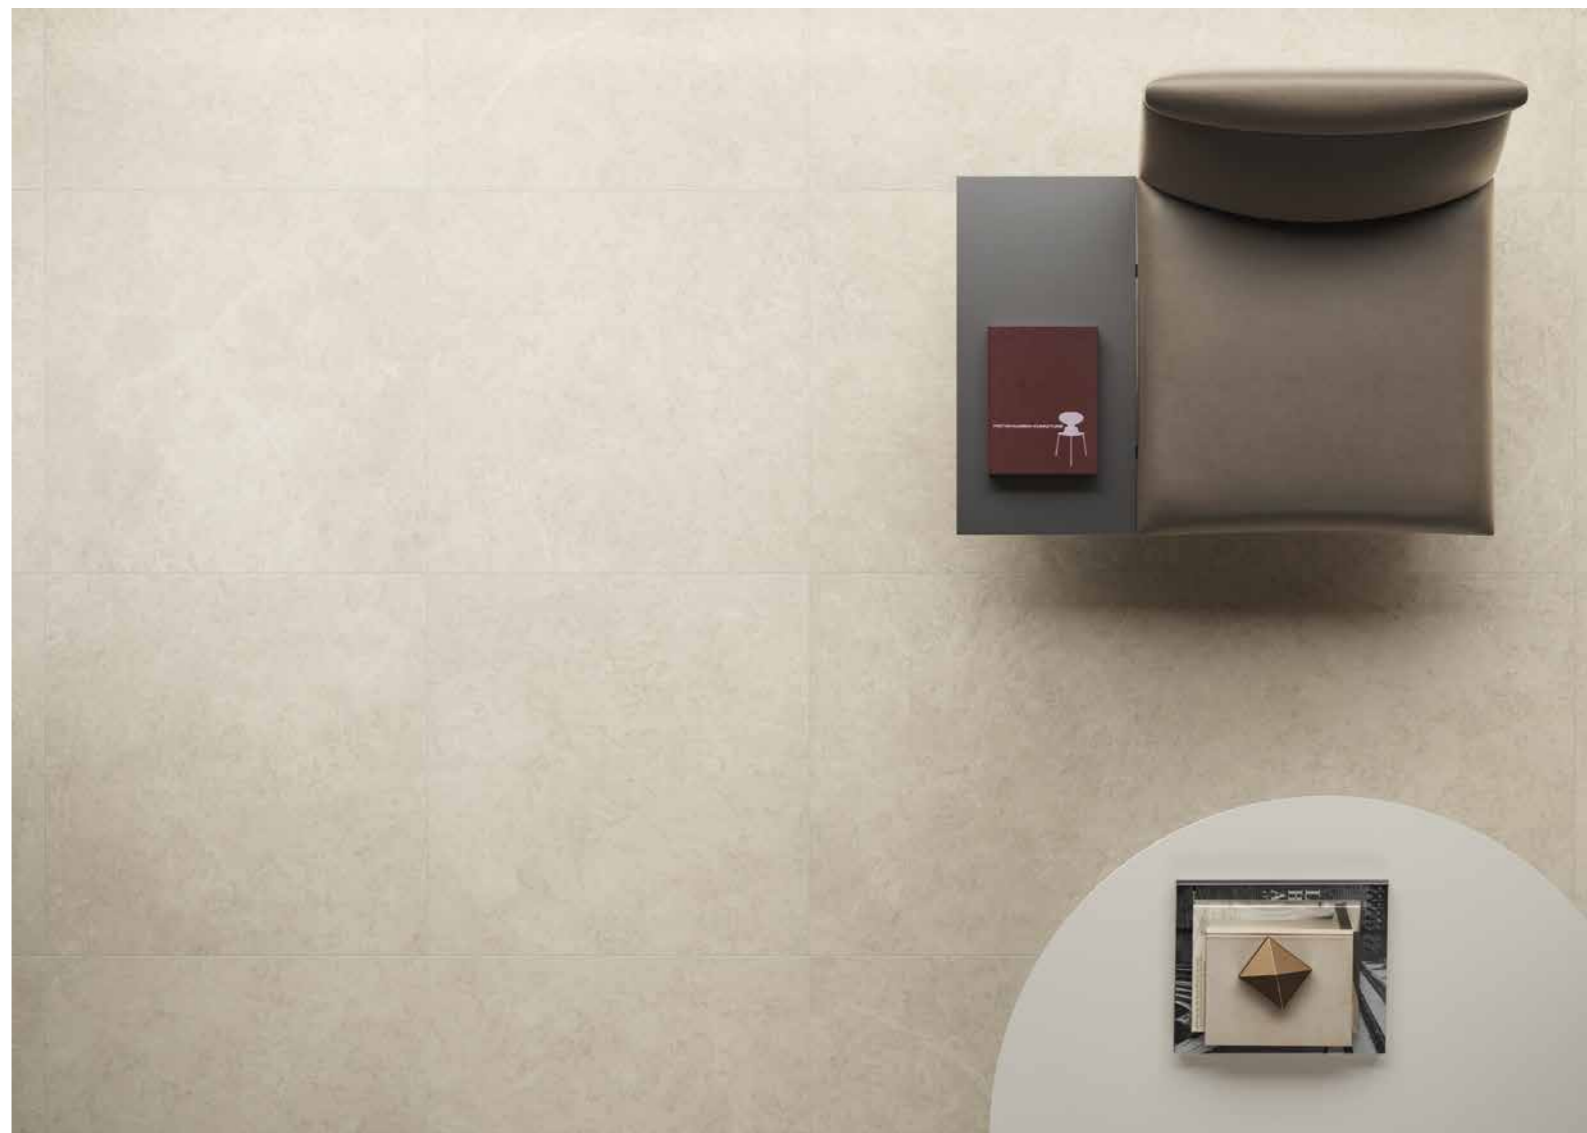

01 Метрополис Роял Айвори 80x80 см
Metropolis Royal Ivory 80x80 cm

02 Метрополис Роял Айвори 80x80 см • Метрополис Гласс Паудер Локс и Рет. 80x160 см
Metropolis Royal Ivory 80x80 cm • Metropolis Glass Powder Lux e Ret. 80x160 cm

03 Метрополис Роял Айвори 80x80 см
Metropolis Royal Ivory 80x80 cm