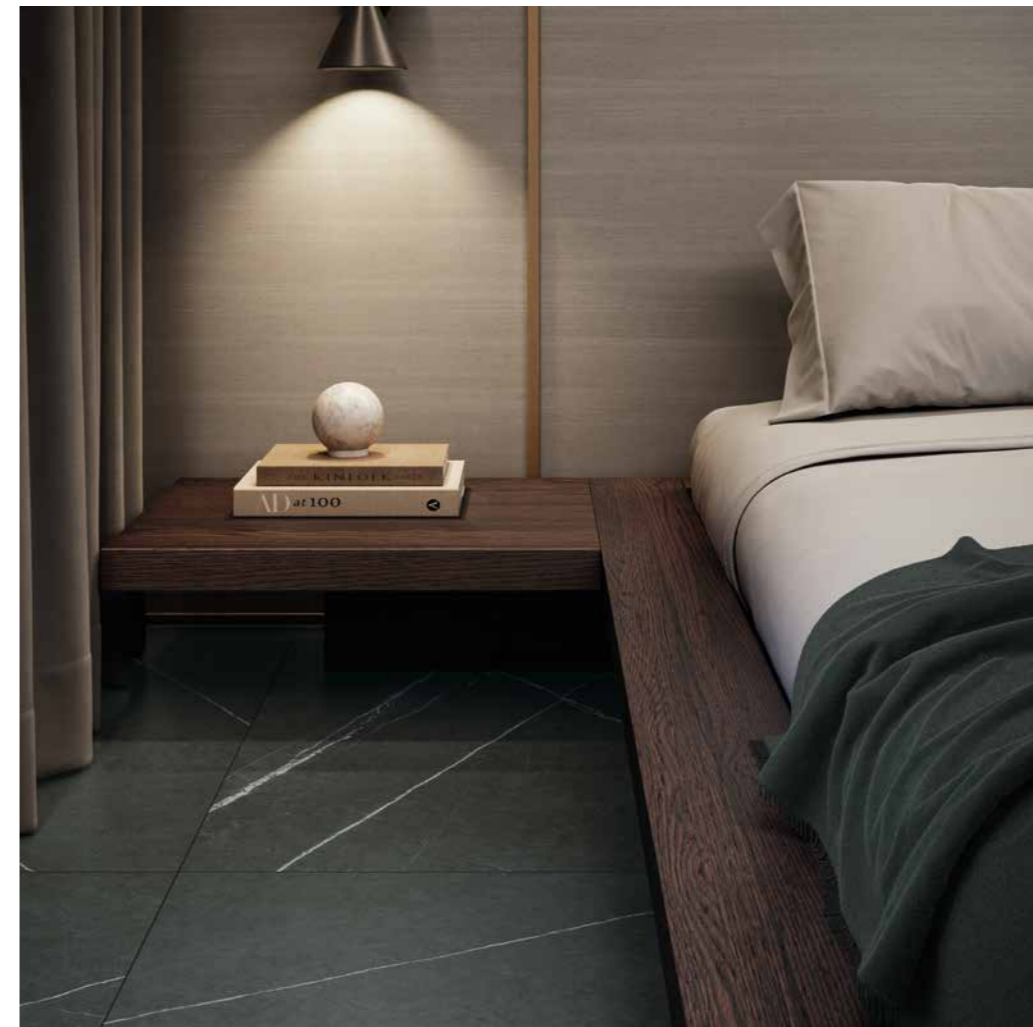

03

01 Метрополис Империял Блэк 60x120 см
Metropolis Imperial Black 60x120 cm

02 Метрополис Империял Блэк 60x120 см
Metropolis Imperial Black 60x120 cm

03 Метрополис Империял Блэк 60x120 см
Metropolis Imperial Black 60x120 cm