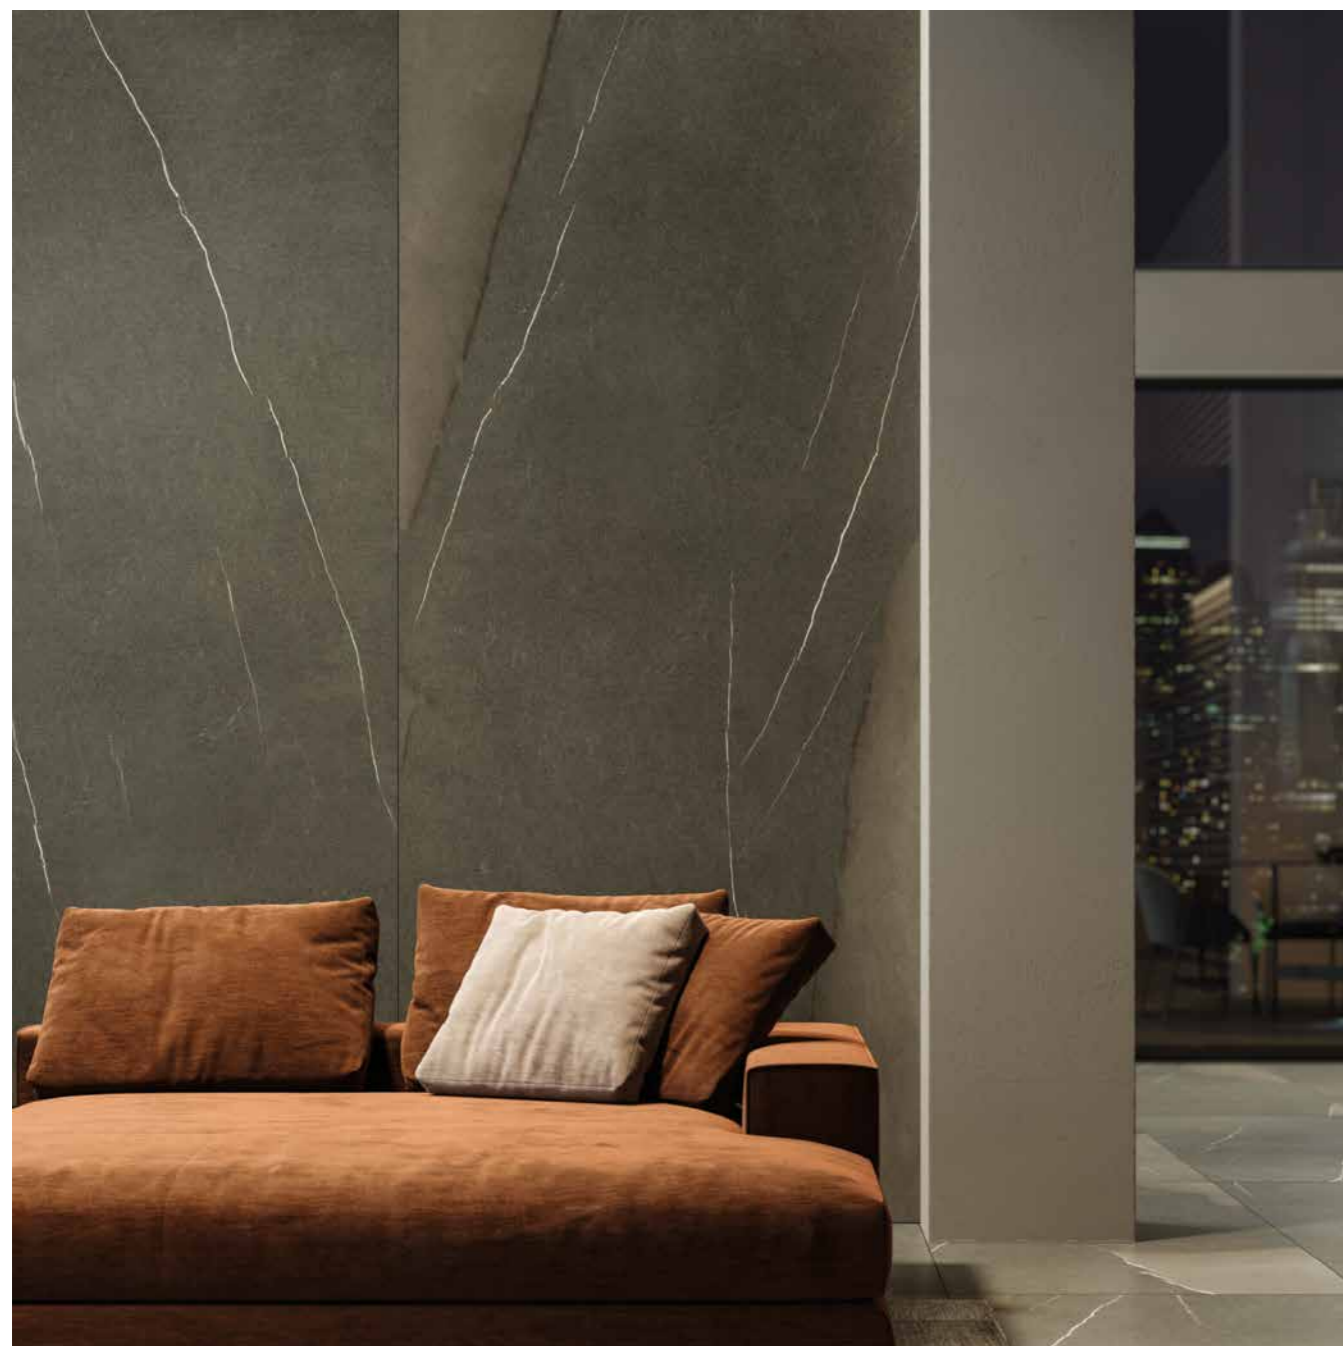

120x278 CM

01