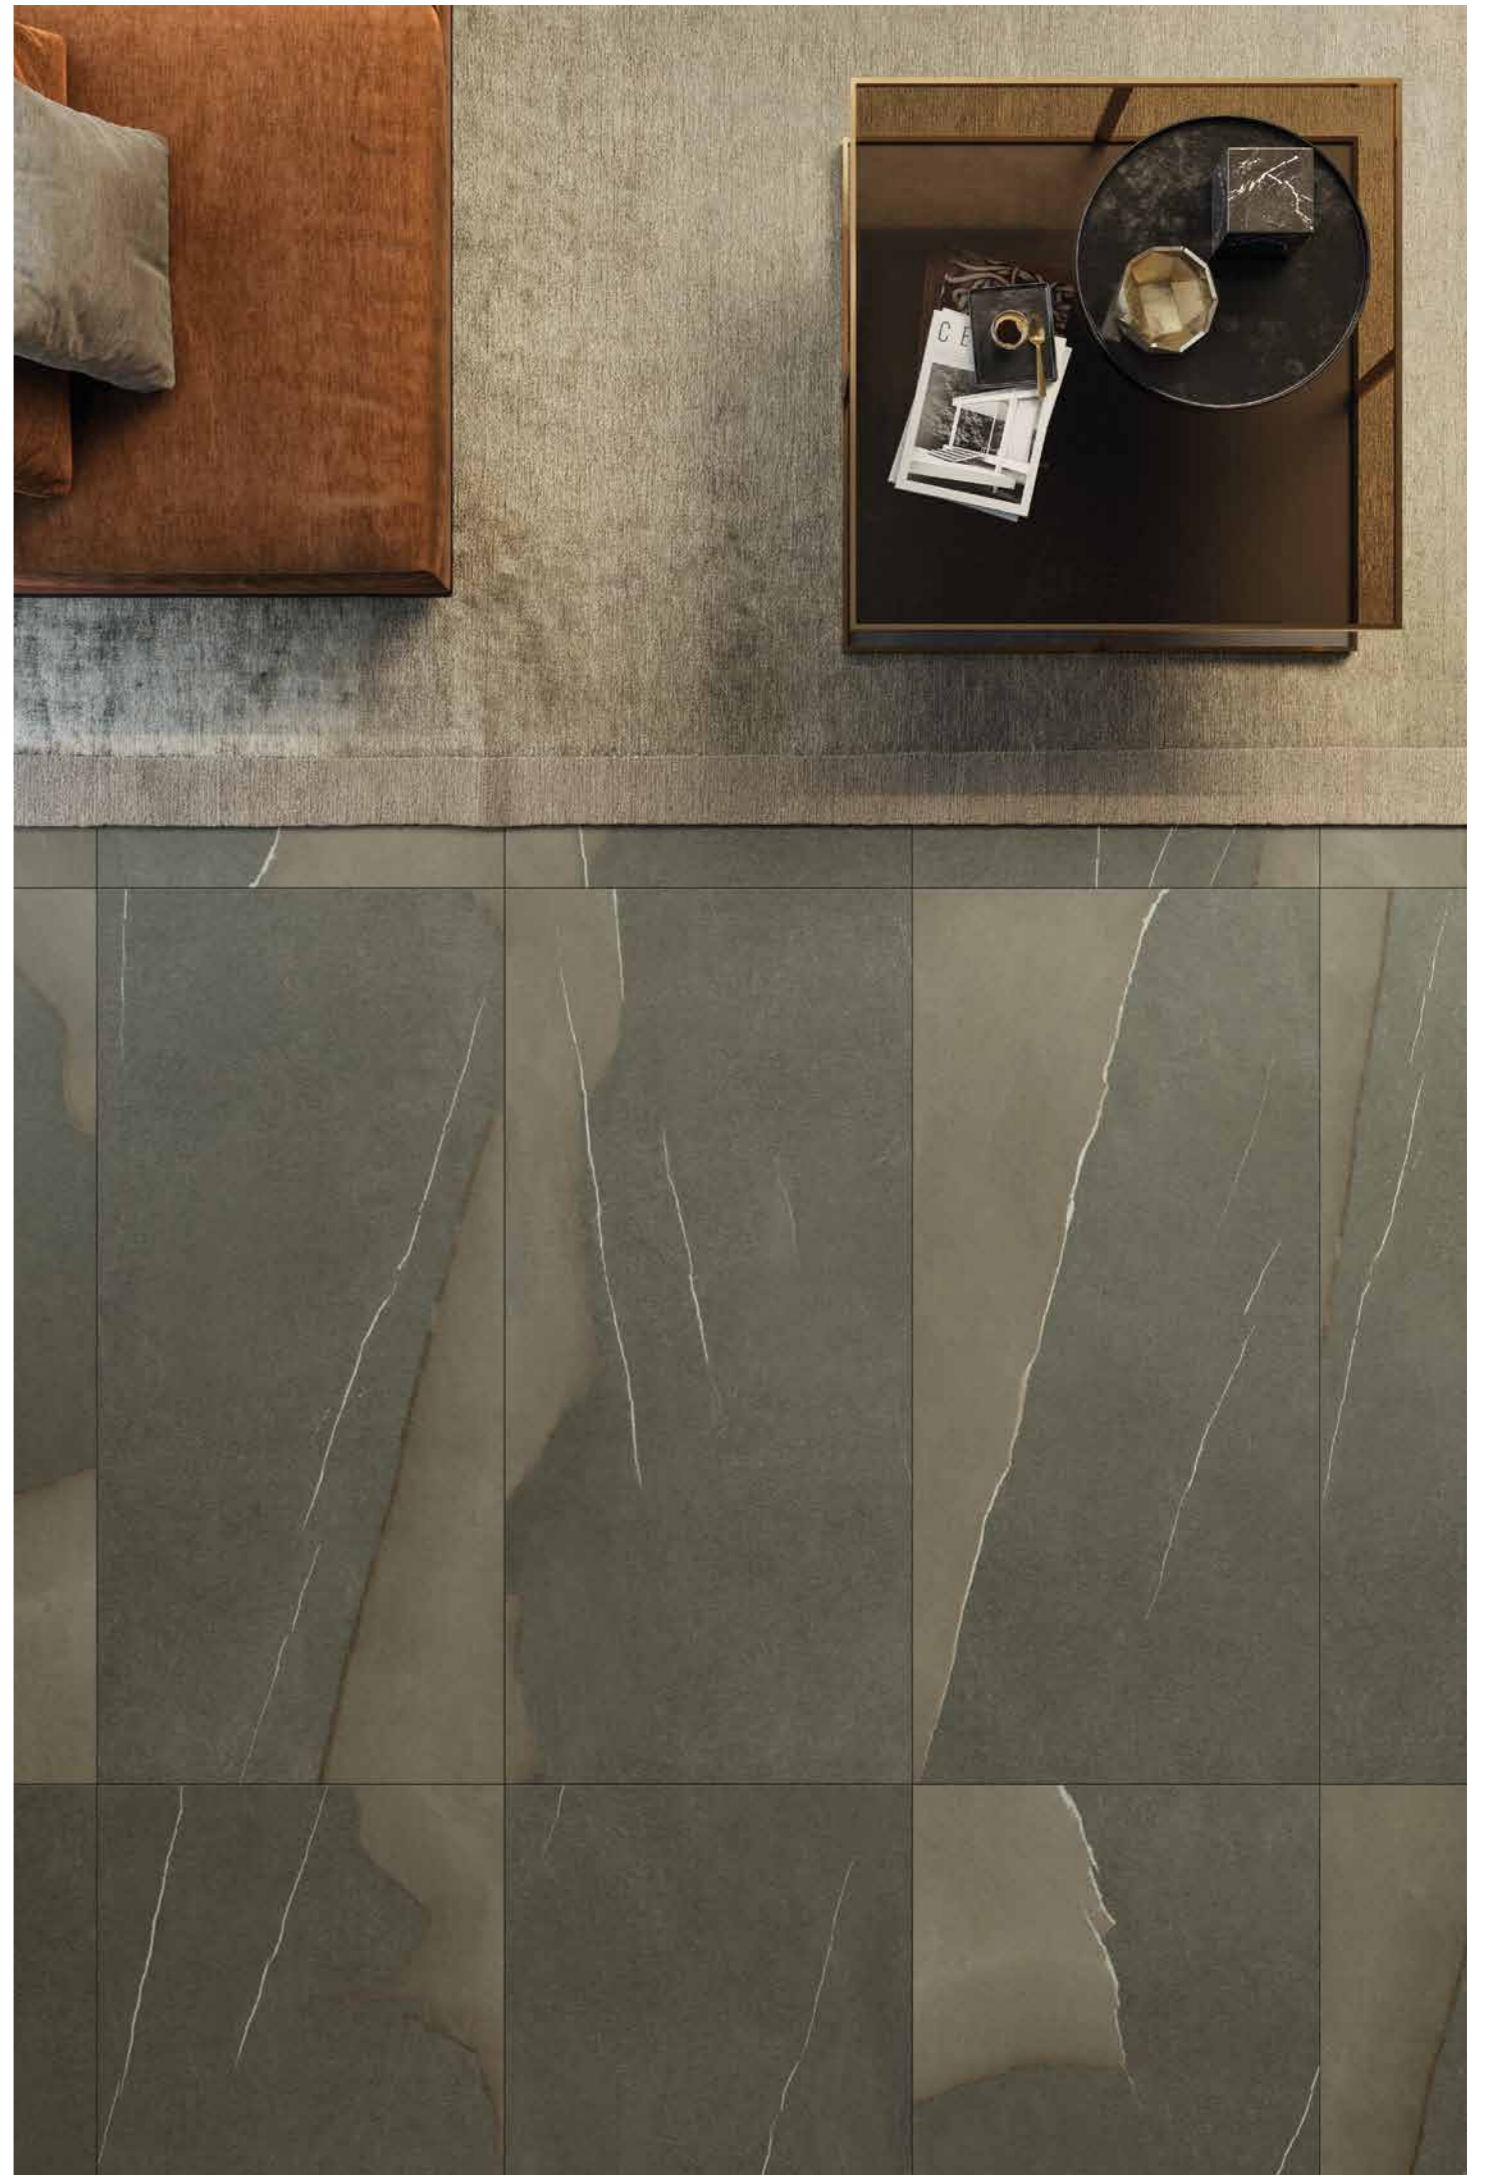

01

- 01 Метрополис Аркадия Браун 120x278 см
  Metropolis Arcadia Brown 120x278 cm
- 02 Метрополис Аркадия Браун 80x160 см
  Metropolis Arcadia Brown 80x160 cm
- 03 Метрополис Аркадия Браун 80x160 см
  Metropolis Arcadia Brown 80x160 cm

02

03