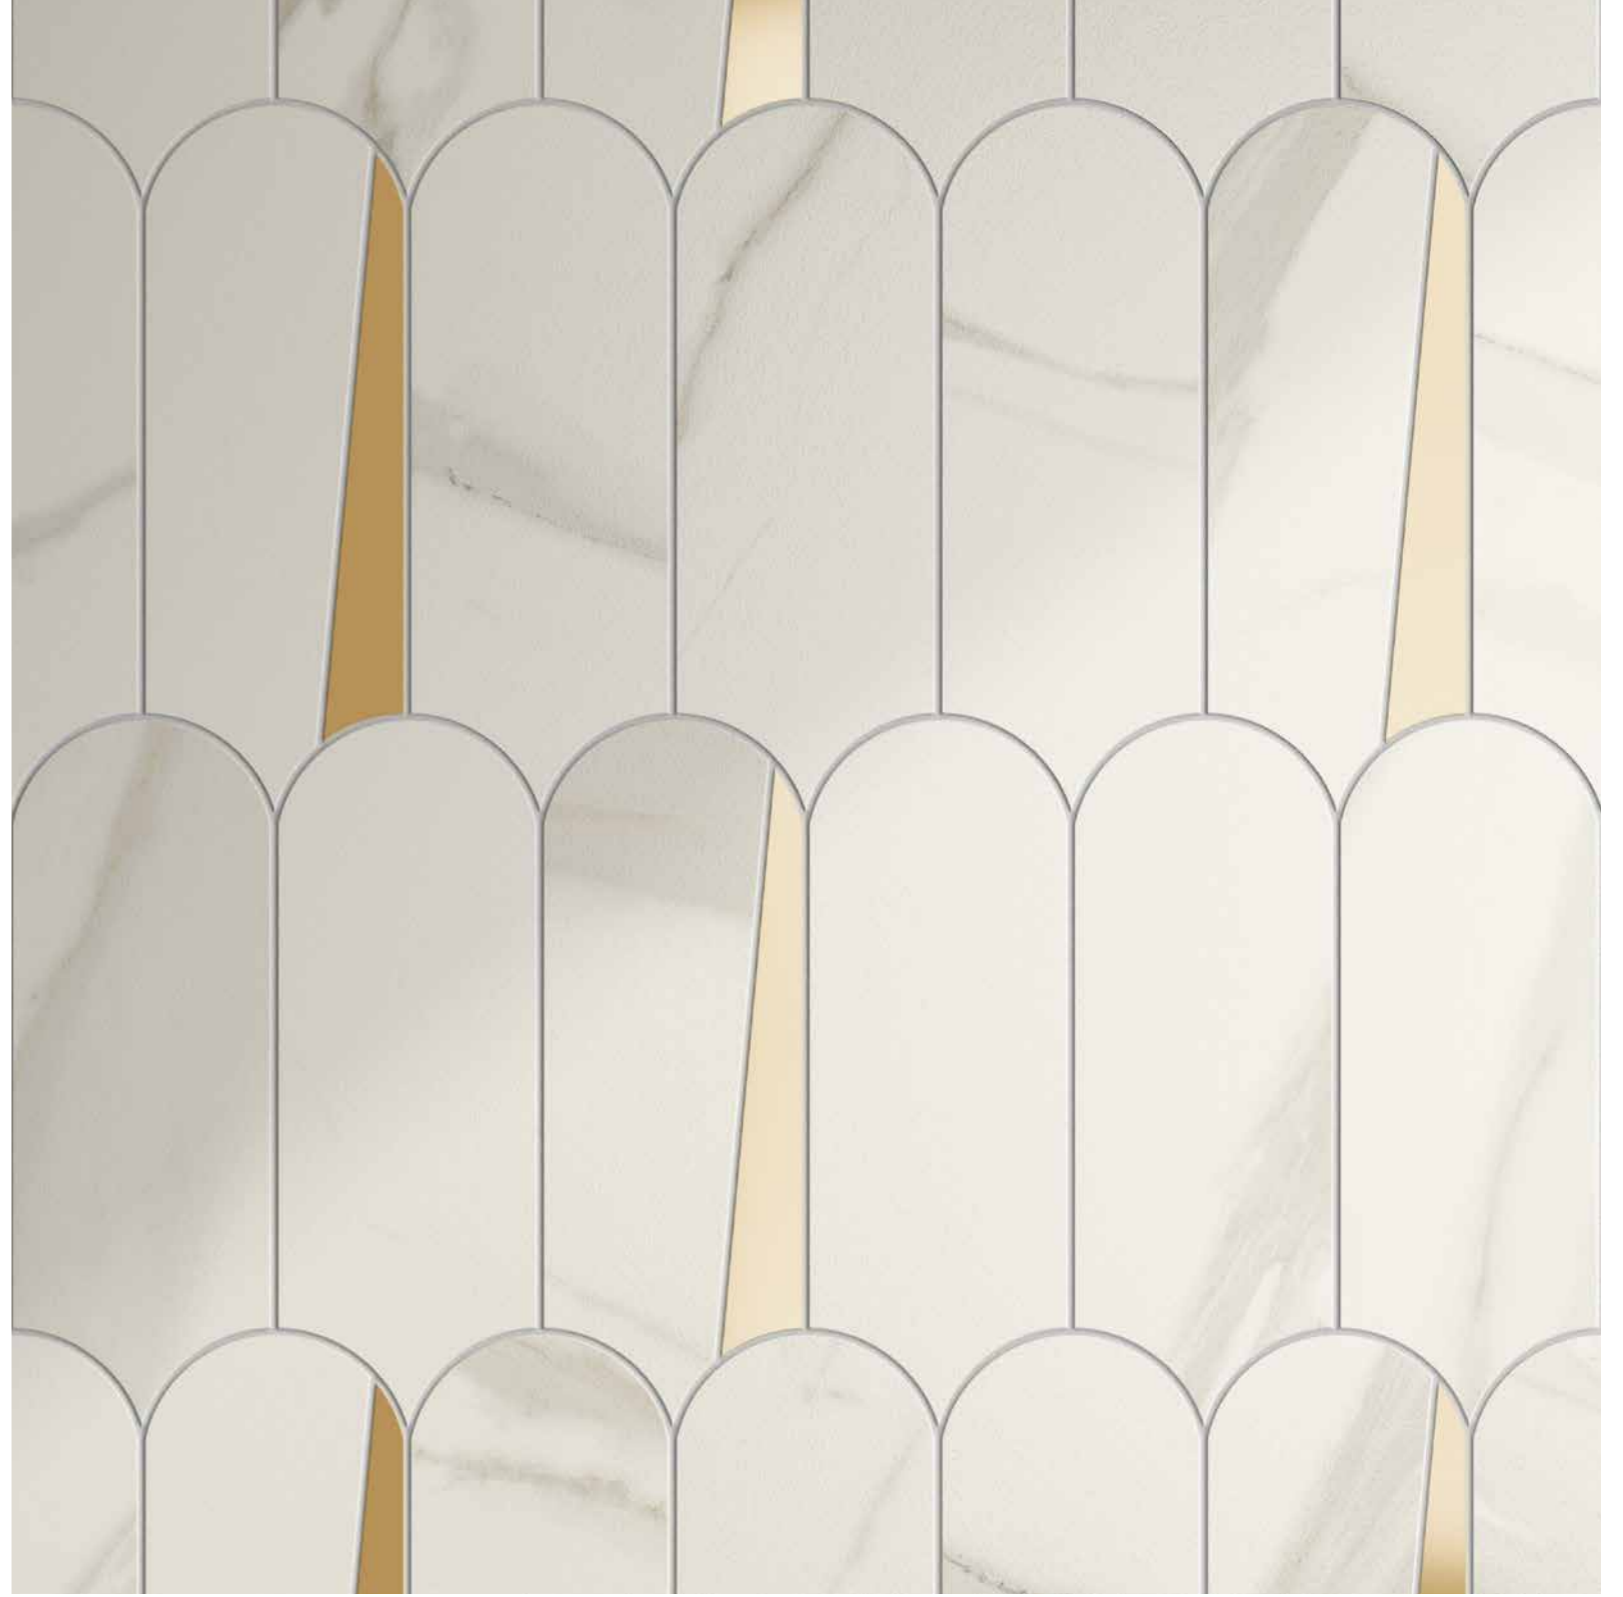

01

02 Метрополис Калакатта Мозаика Элегант 32,5x36,1 см
Metropolis Calacatta Mosaico Elegant 32,5x36,1 cm

02